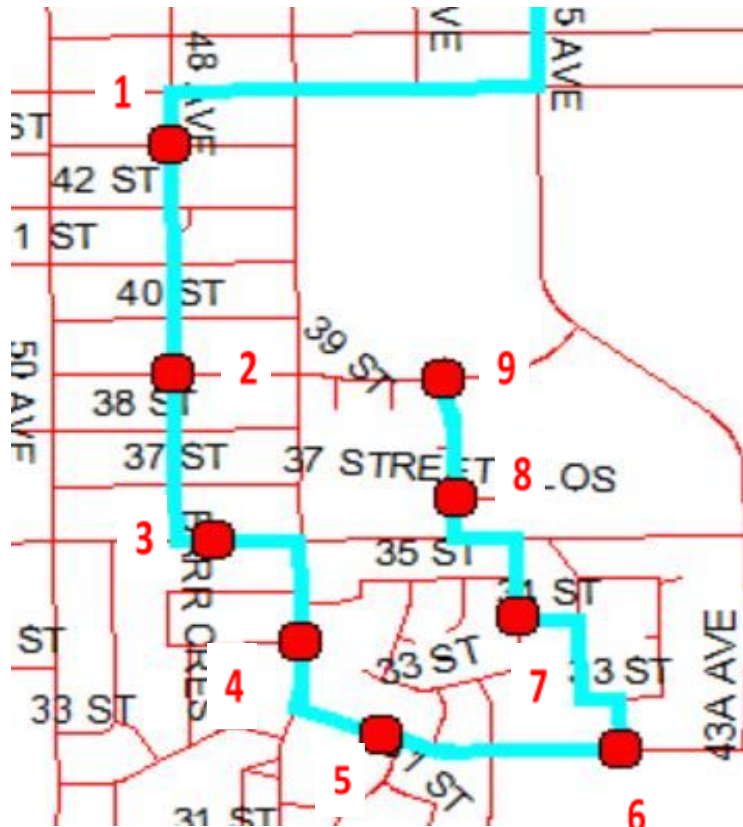

E.S Laird – Bus D pm 3

ZONE: West of 47 Ave

Departure from School: 3:40 pm

DRIVER: Deb Fitzsimonds

Stops:

1. 43 St & 48 Ave
2. 39 St & 48 Ave
3. 4715 36 St
4. 47 Ave & Barr Cres
5. 4603 32 St
6. 32 St & 44 Ave
7. 3401 45 Ave on 34 St
8. 3701 46 Ave
9. 46 Ave & 39 St