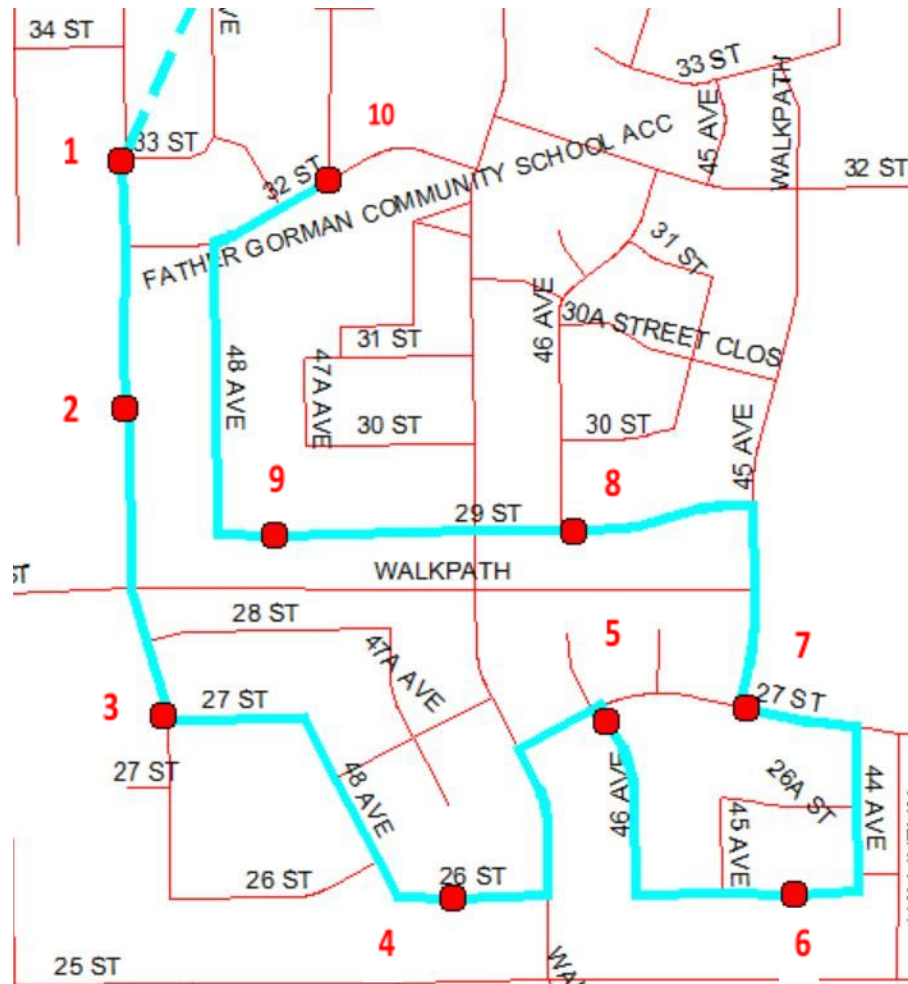

E.S. LAIRD – Bus A pm 2

ZONE: North of 25 Street

Departure from School: 3:38 pm

DRIVER: Neomi Bexson

Stops:

Pat Bucknell, Transportation Manager

Phone: (780) 808-2535

1. 3214 49 Ave
2. 3002 49 Ave
3. 2712 49 Ave
4. 4715 26 St
5. 2626 46 Ave
6. 4413 26 St
7. Winston Churchill on 45 Ave
8. 2901 46 Ave on 29 St
9. 4716 29 St
10. 4716 32 St - Park across from