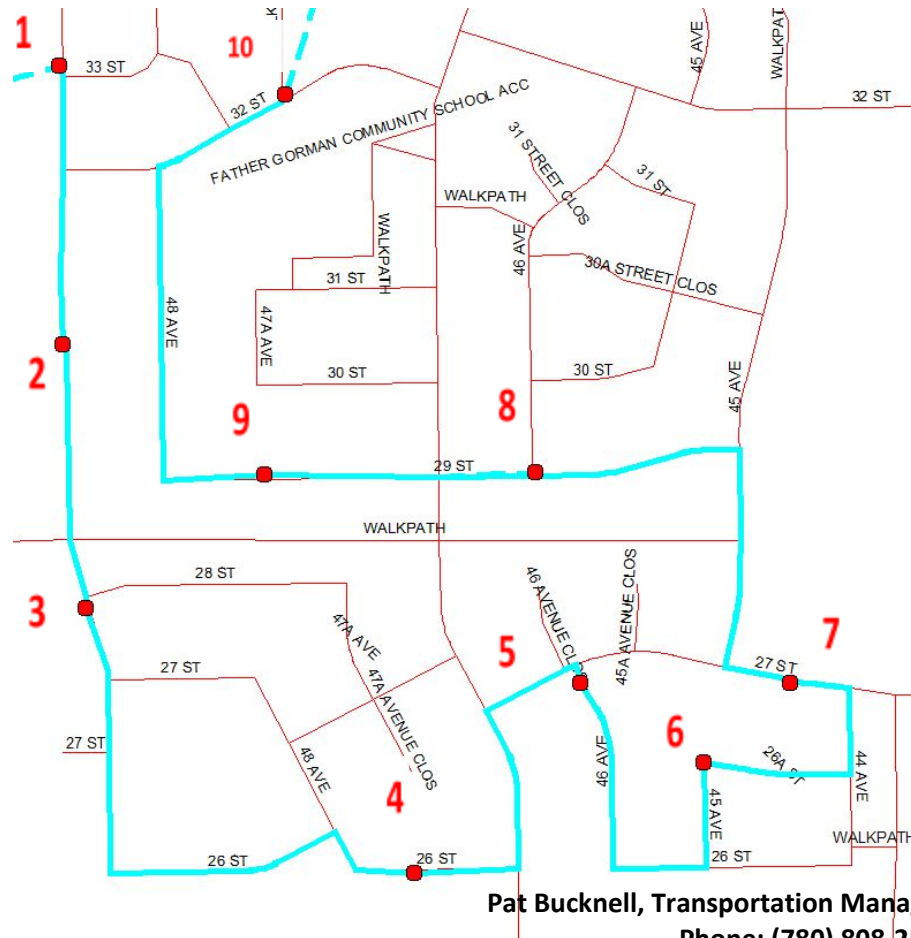

## E.S. LAIRD – Bus A am 2

**ZONE:** North of 25 Street

**START TIME @ STOP # 1:** 8:15 am

**DRIVER:** Neomi Bexson

**Stops:**

1. 3214 49 Ave
2. 3002 49 Ave
3. 2712 49 Ave
4. 4715 26 St
5. 2626 46 Ave
6. 4427 26A St
7. Winston Churchill - 27 St & 45 Ave
8. 2901 46 Ave on 29 St
9. 4716 29 St
10. 4716 32 St - Park across from

**Pat Bucknell, Transportation Manager**  
Phone: (780) 808-2535